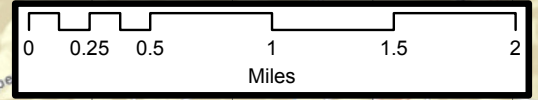

Continued on Supplemental Map

Legend

	Church		Point of Interest		Closed
	Dead End		Road Crossing		Easiest
	Mine		Trailhead		More Difficult
	Overlook		ACTIVE MINING AREA DO NOT ENTER!		Most Difficult
			Single Track		Major Tams

All Single Track Trails are 1 way trails. The start is marked with ST. Do not enter a No Trail/No Entry

RIDE WITHIN YOUR ABILITY

FOR EMERGENCY SERVICES CALL 911
FOR NON-EMERGENCY SERVICE CALL 304-683-9242